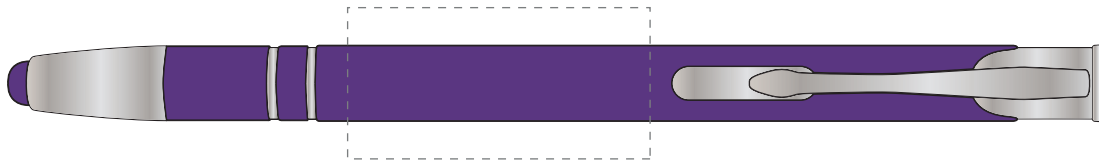

| | | |
|-----------|------------|-------------------------|
| Your Ref: | Quantity: | Product Code: TPC732301 |
| Our Ref: | Version: 1 | Product Colour: PURPLE |

PRINTING CONCERNS:

We stock this item in the following colours

**PANTONE REFERENCE(S)**

● Engrave

ARTWORK SCALE 100%

ARTWORK SCALE 100%

Rotary Engrave Area:

40mm x 20mm

Product Image for visualisation
- colours may vary

The dashed line is to demonstrate print area and will not appear on your printed item